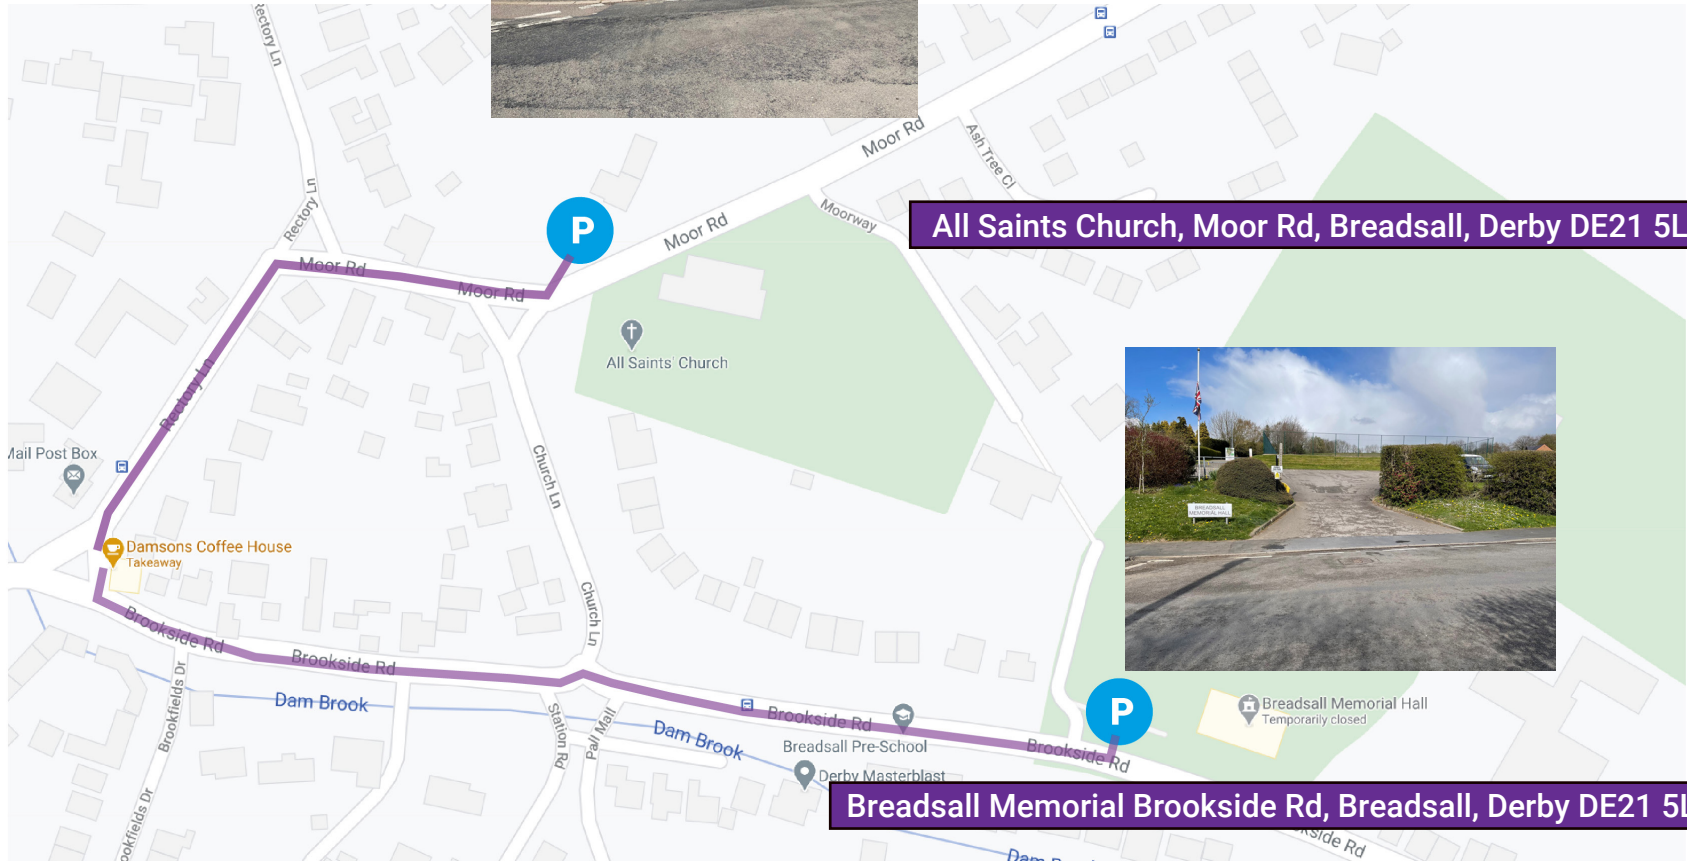

Damsons

COFFEE HOUSE

PARKING INFORMATION

We are situated in a residential area we kindly ask that you respect our neighbours by parking considerately. Our customers have permission to park in the Breadsall memorial hall carpark on Brookside road and the All Saints Church carpark on Moor Road. Both car parks are within easy walking distance of the cafe.